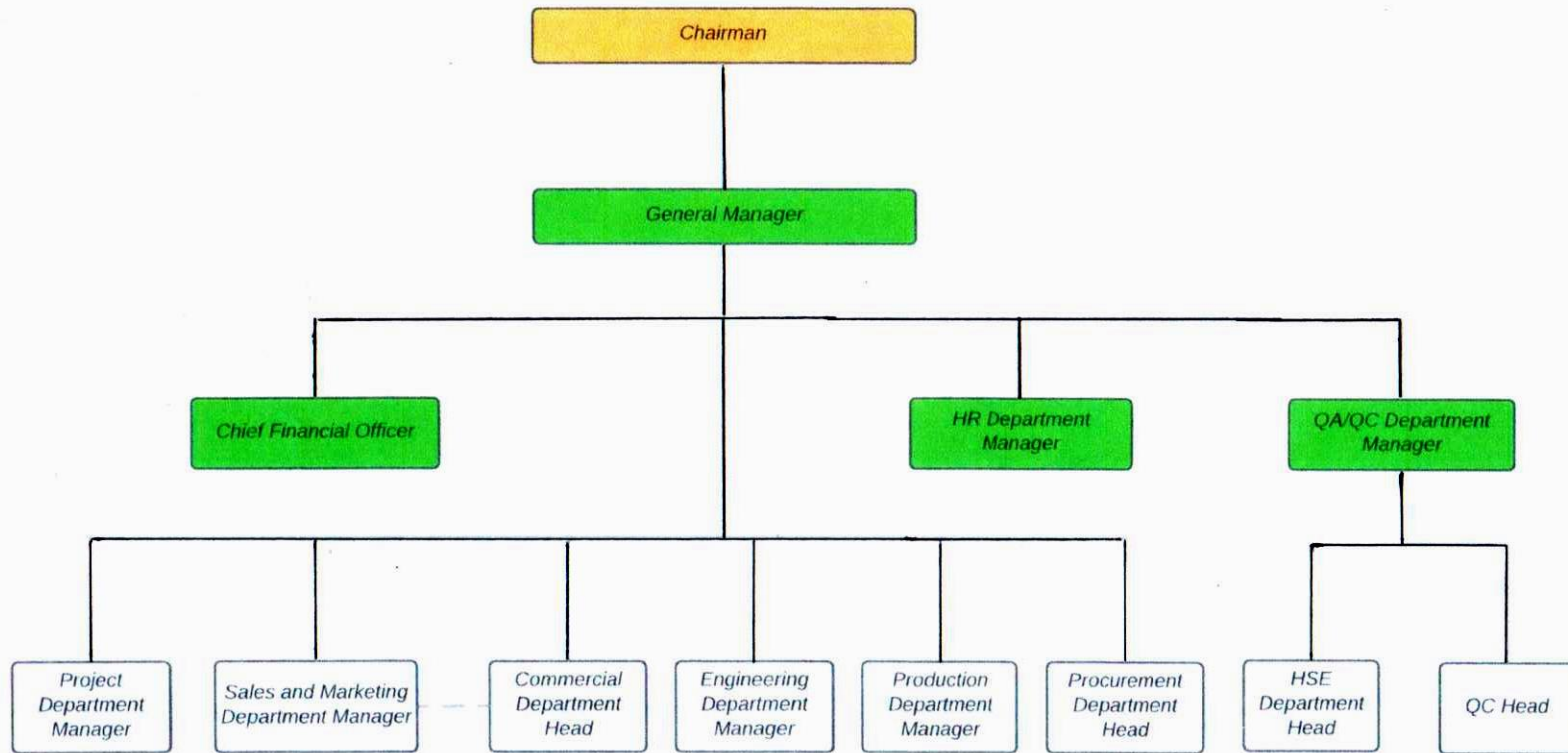

YANBU STEEL COMPANY MANAGEMENT ORGANIZATION CHART

——— Reporting
 - - - - - Co ordination

Management Organization Chart

Document No. YSC-ORG-TM-01
 Issue A Rev. 01
 Date: 01-Jan-2017

Prepared by

 General Manager

Approved by

 Chairman